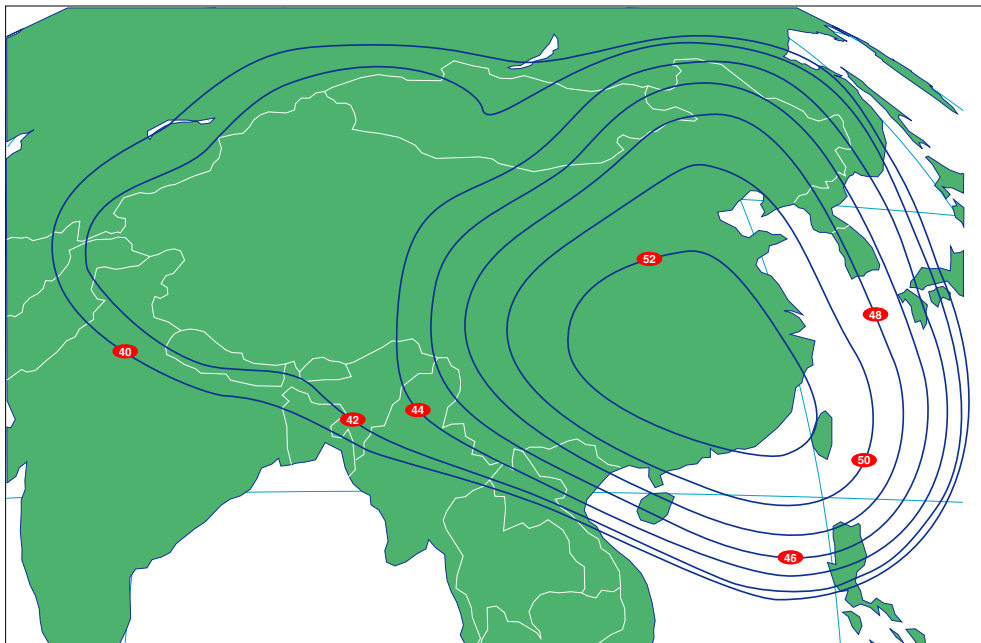

# GE-1A Typical China Beam

## DOWNLINK (MHz):(12250-12750)